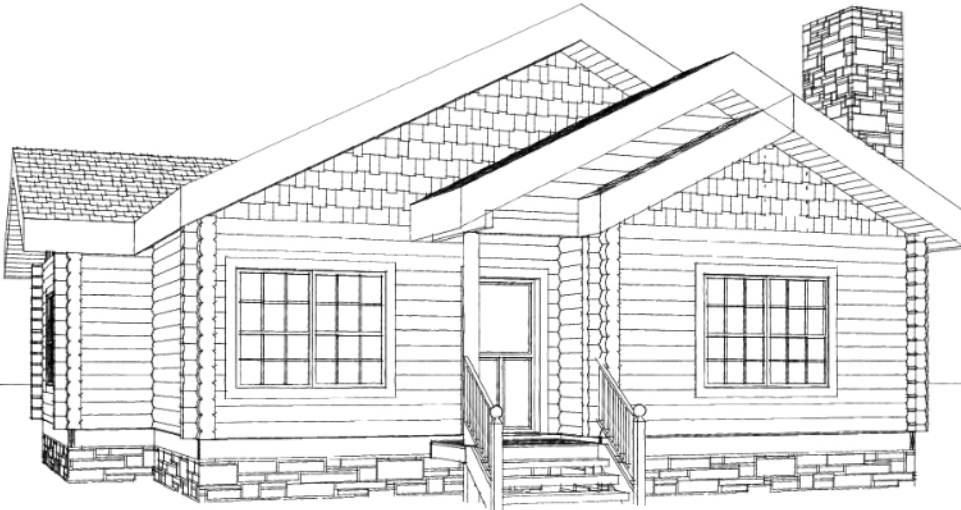

Web: www.loghomesofthesmokies.net **Email:** info@loghomesofthesmokies.net

Toll Free Phone Number: 1-(888) 586-1916

CARR'S CREEK

MAIN FLOOR PLAN