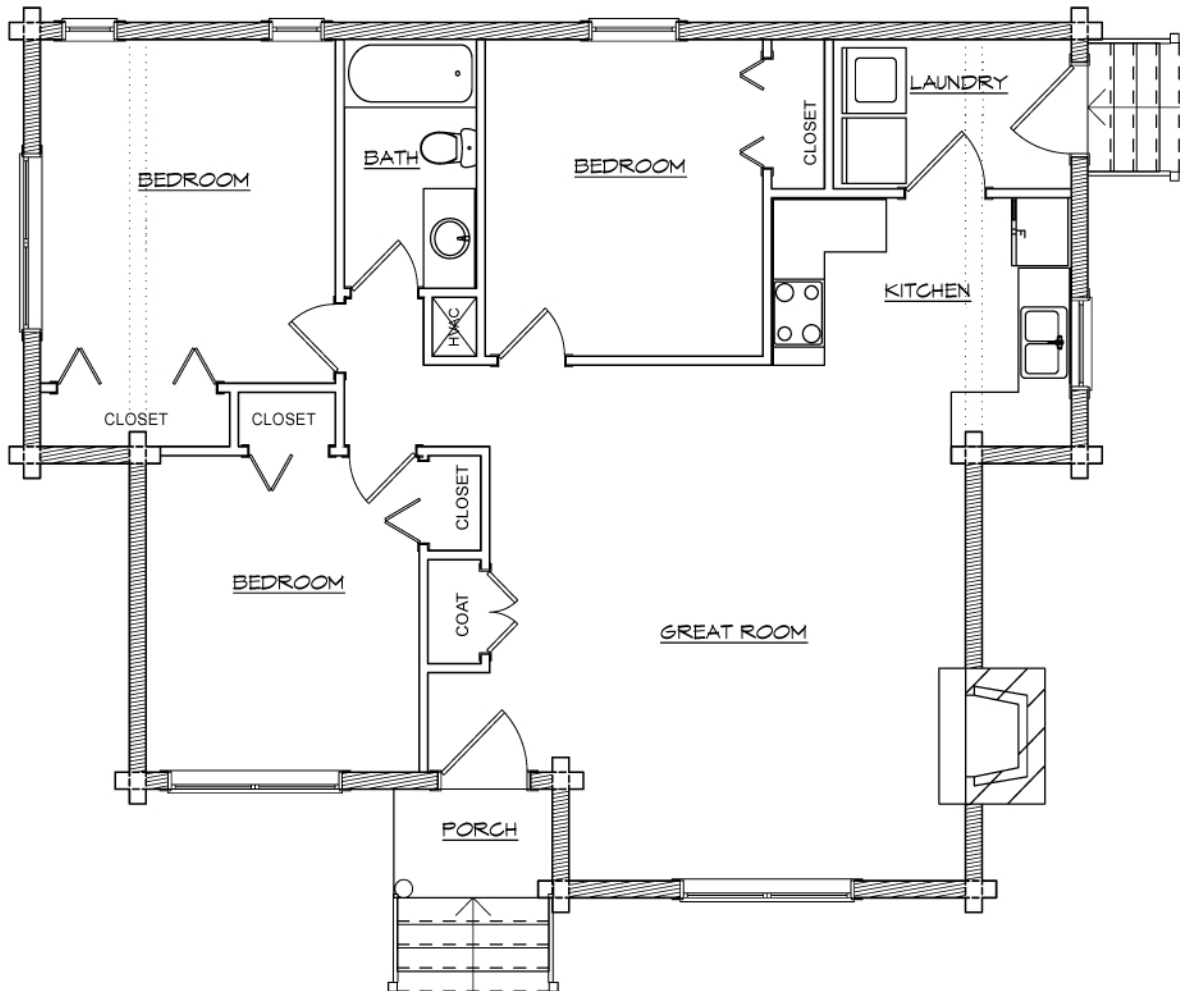

Web: www.loghomesofthesmokies.net **Email:** info@loghomesofthesmokies.net

Toll Free Phone Number: 1-(888) 586-1916

CARR'S CREEK

MAIN FLOOR PLAN