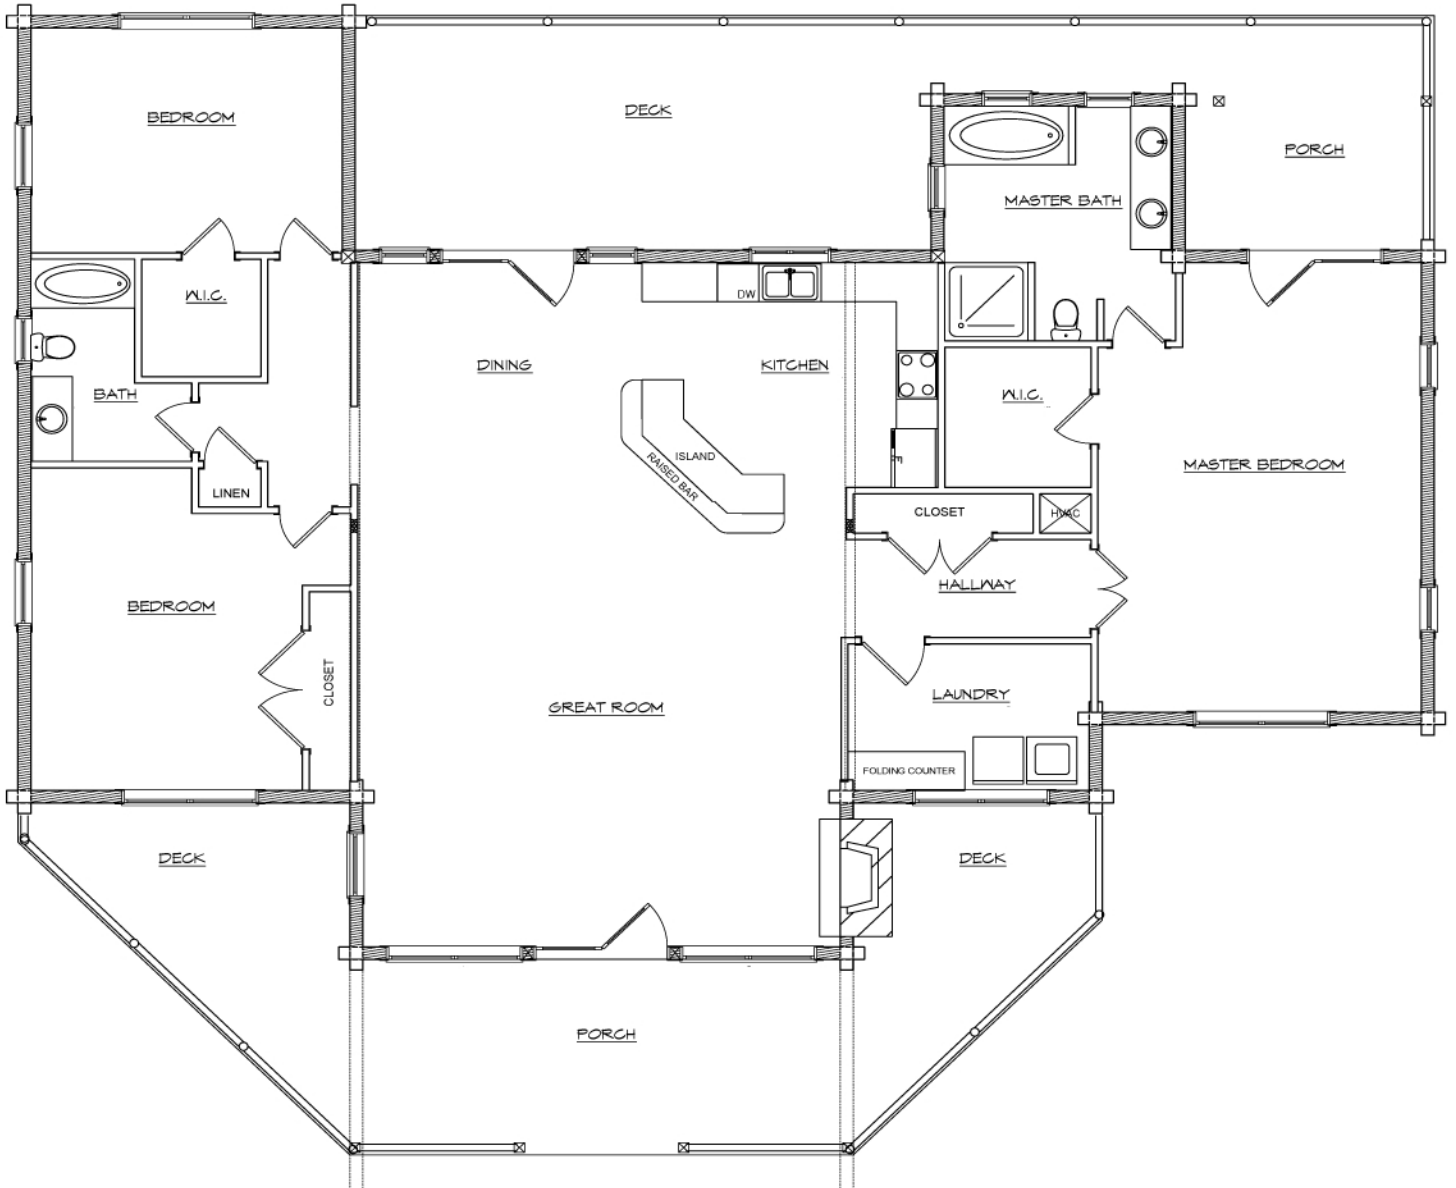

Web: www.loghomesofthesmokies.net **Email:** info@loghomesofthesmokies.net

Toll Free Phone Number: 1-(888) 586-1916

CHEROKEE

MAIN FLOOR PLAN