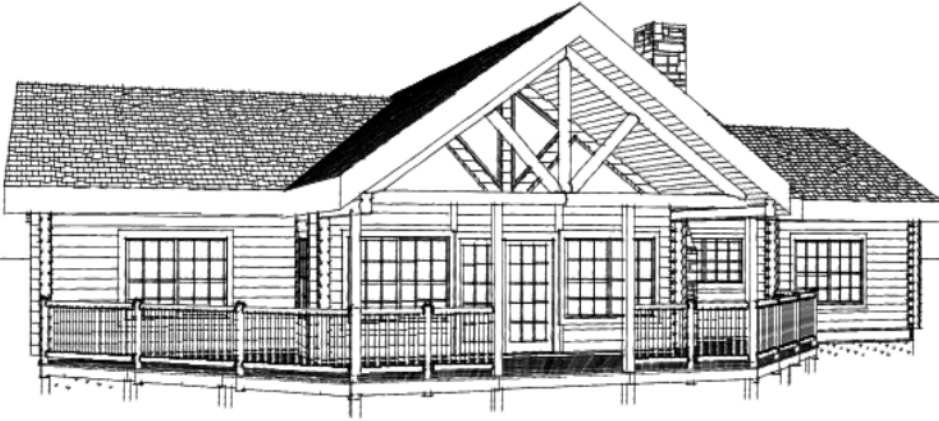

Web: www.loghomesofthesmokies.net **Email:** info@loghomesofthesmokies.net

Toll Free Phone Number: 1-(888) 586-1916

CHEROKEE

MAIN FLOOR PLAN