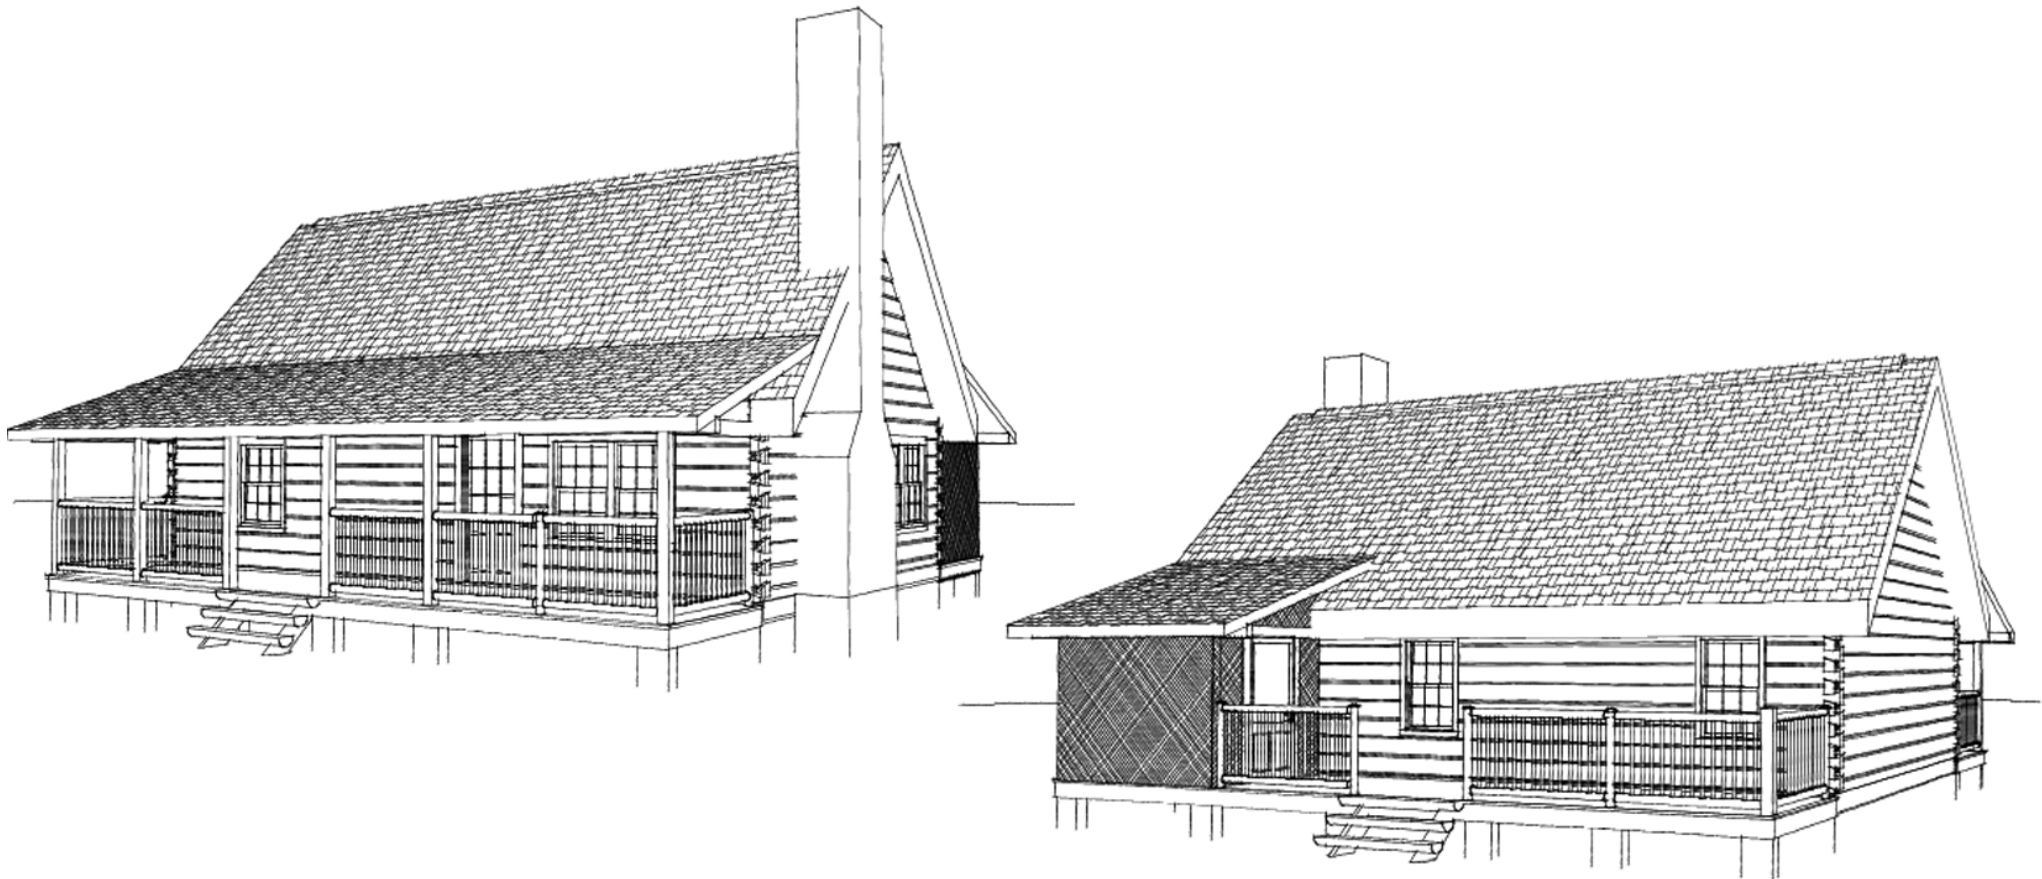

JACKSON

Truss Roof System

SQUARE FOOTAGE	
HEATED AREAS:	
FIRST FLOOR.....	916
HEATED TOTAL.....	916
UNHEATED AREAS:	
DECK/PORCH AREA.....	618