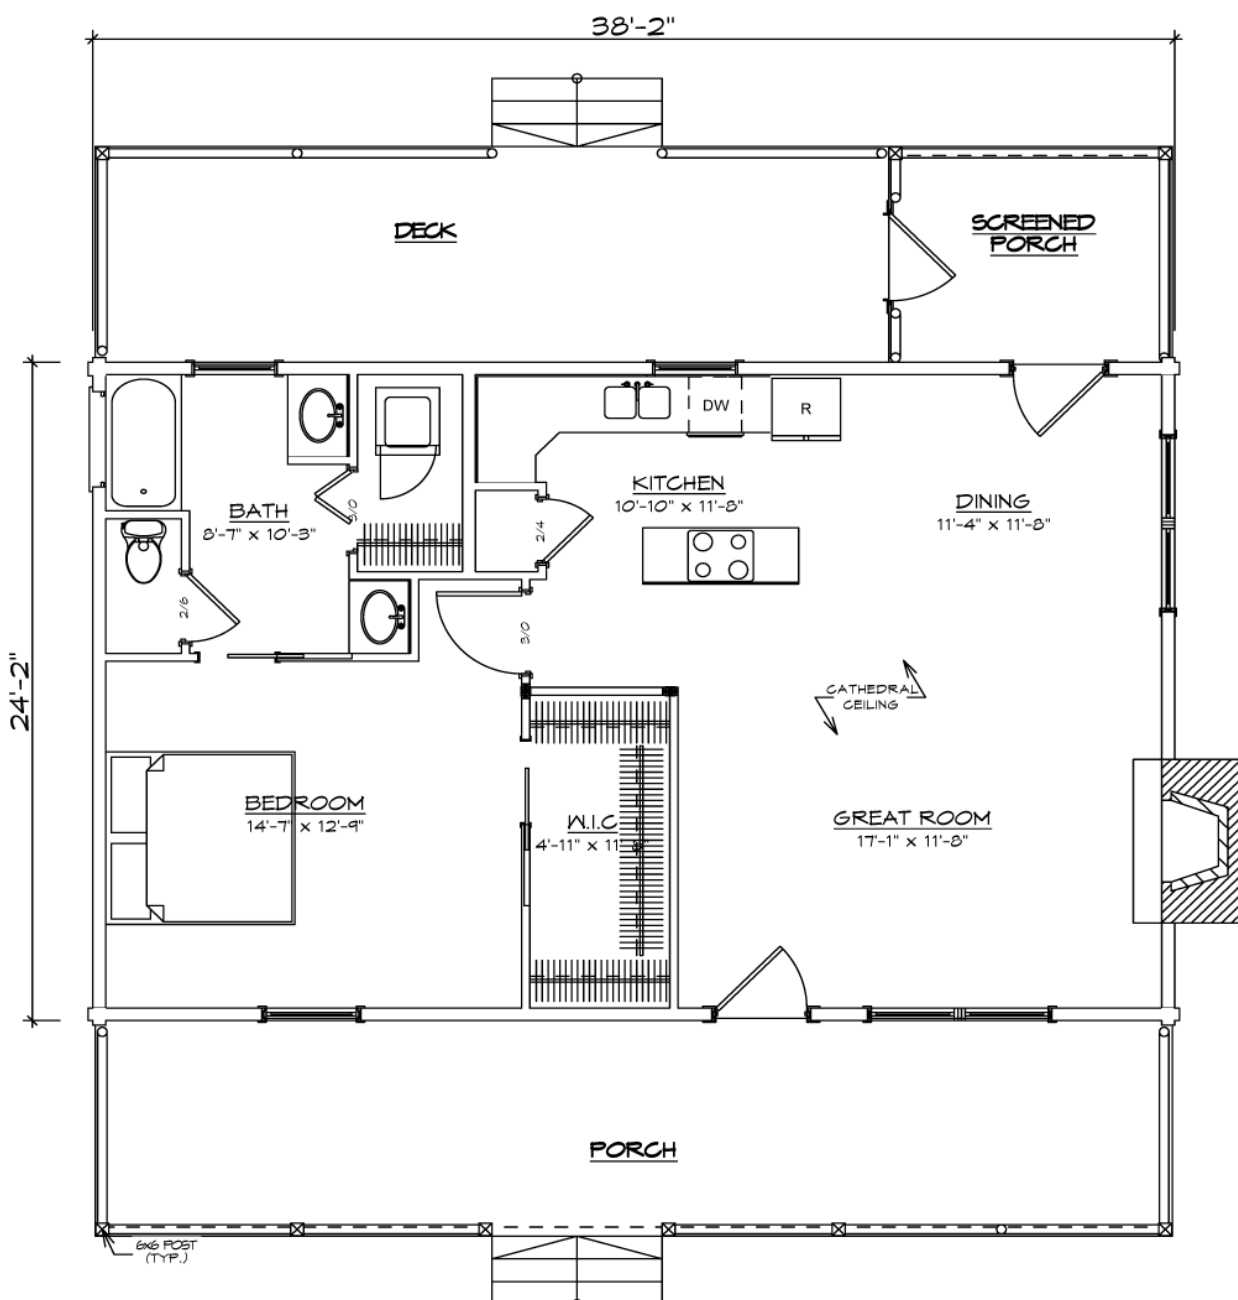

JACKSON

Truss Roof System

SQUARE FOOTAGE	
HEATED AREAS:	
FIRST FLOOR.....	916
HEATED TOTAL.....	916
UNHEATED AREAS:	
DECK/PORCH AREA.....	618