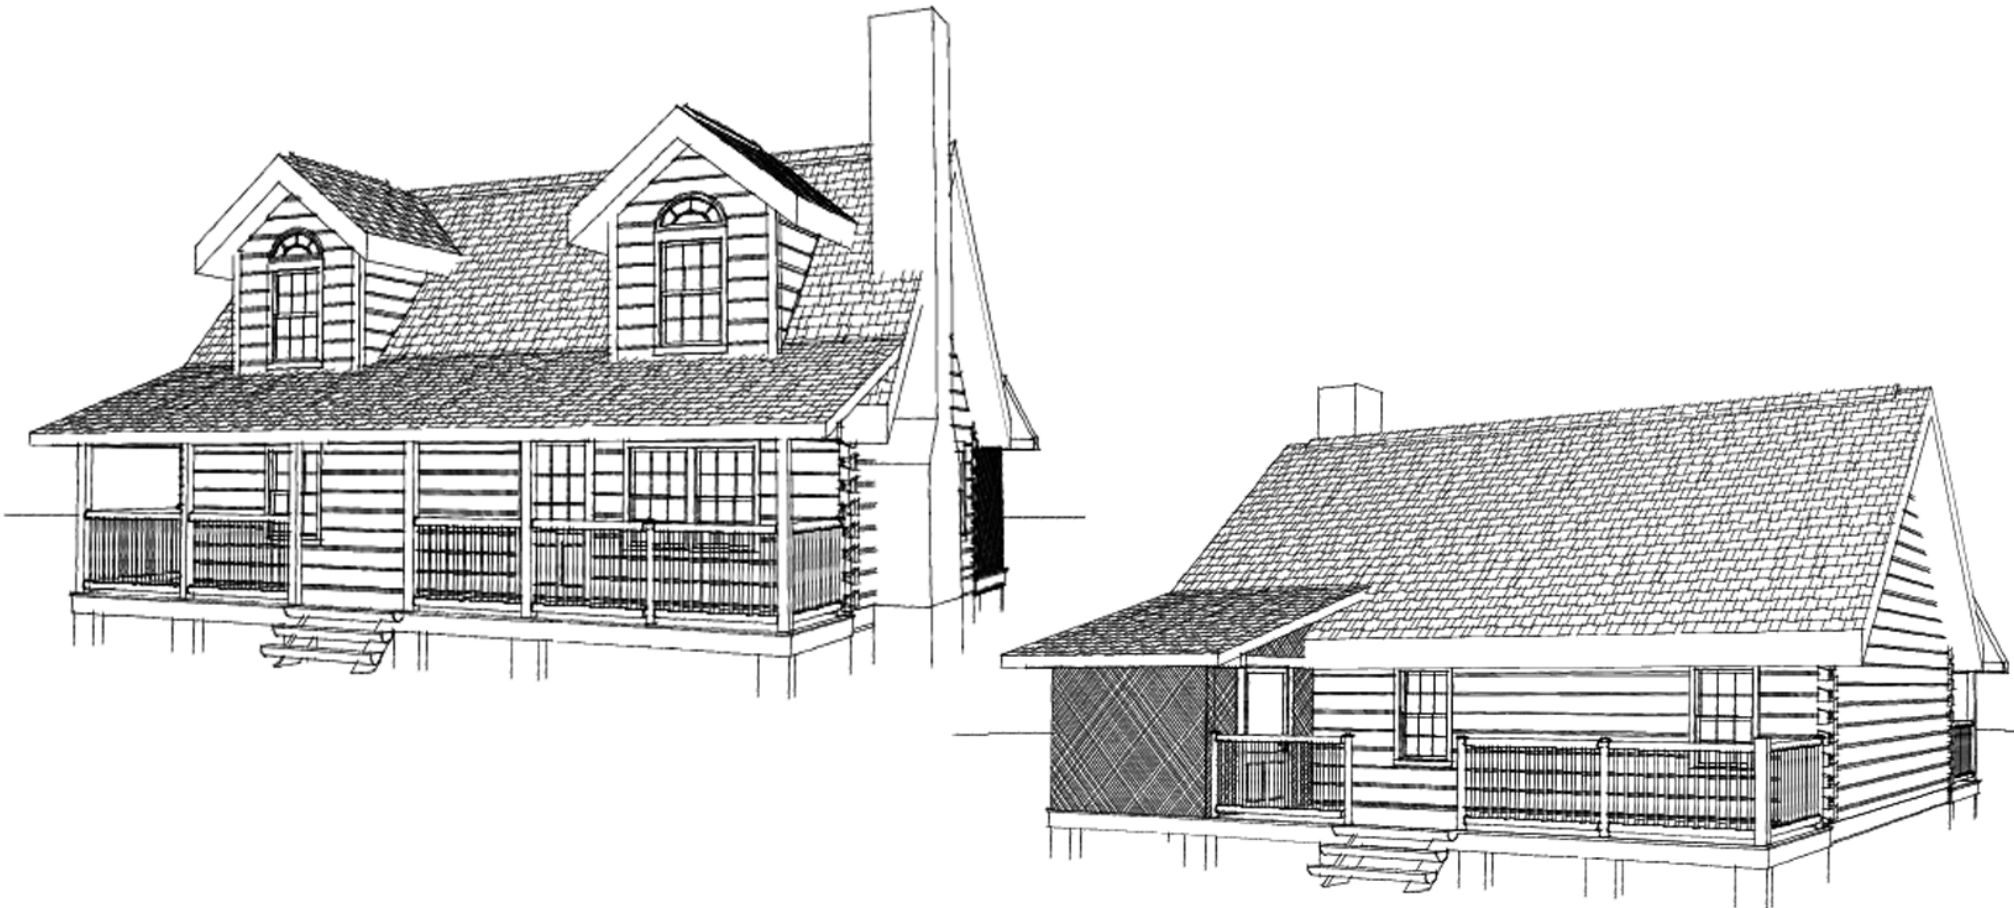

JACKSON "C"

Truss Roof With False Dormers

SQUARE FOOTAGE	
HEATED AREAS:	
FIRST FLOOR.....	916
HEATED TOTAL.....	916
UNHEATED AREAS:	
DECK/PORCH AREA.....	618