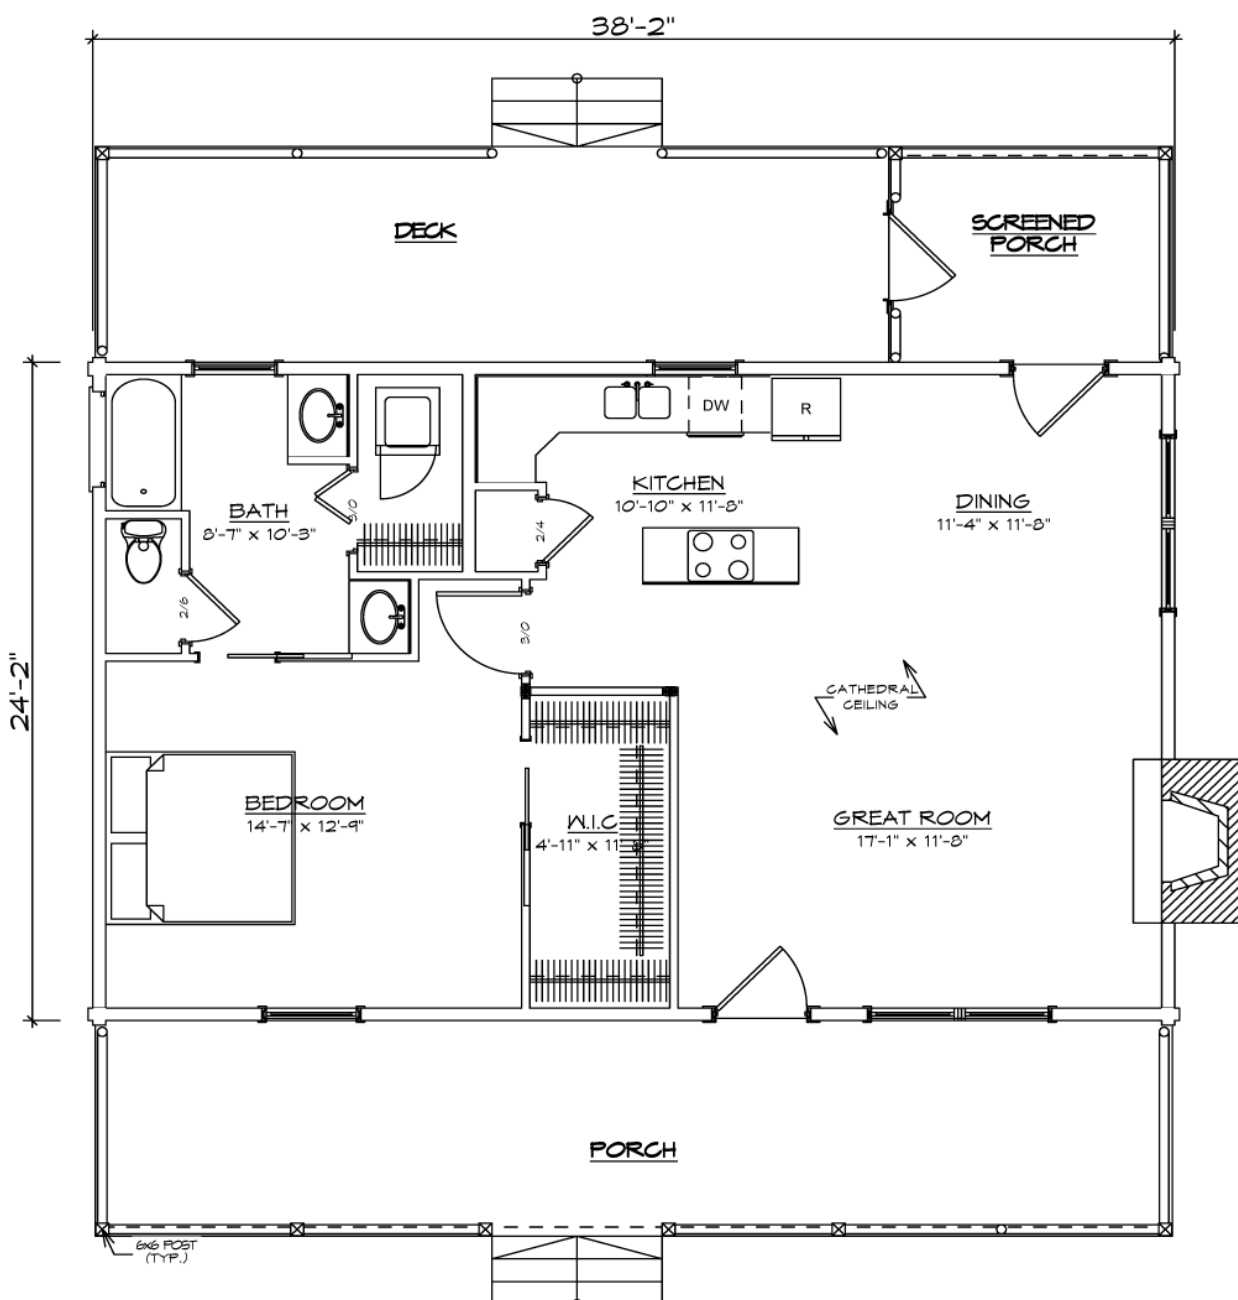

JACKSON "C"

Truss Roof With False Dormers

SQUARE FOOTAGE	
HEATED AREAS:	
FIRST FLOOR.....	916
HEATED TOTAL.....	916
UNHEATED AREAS:	
DECK/PORCH AREA.....	618