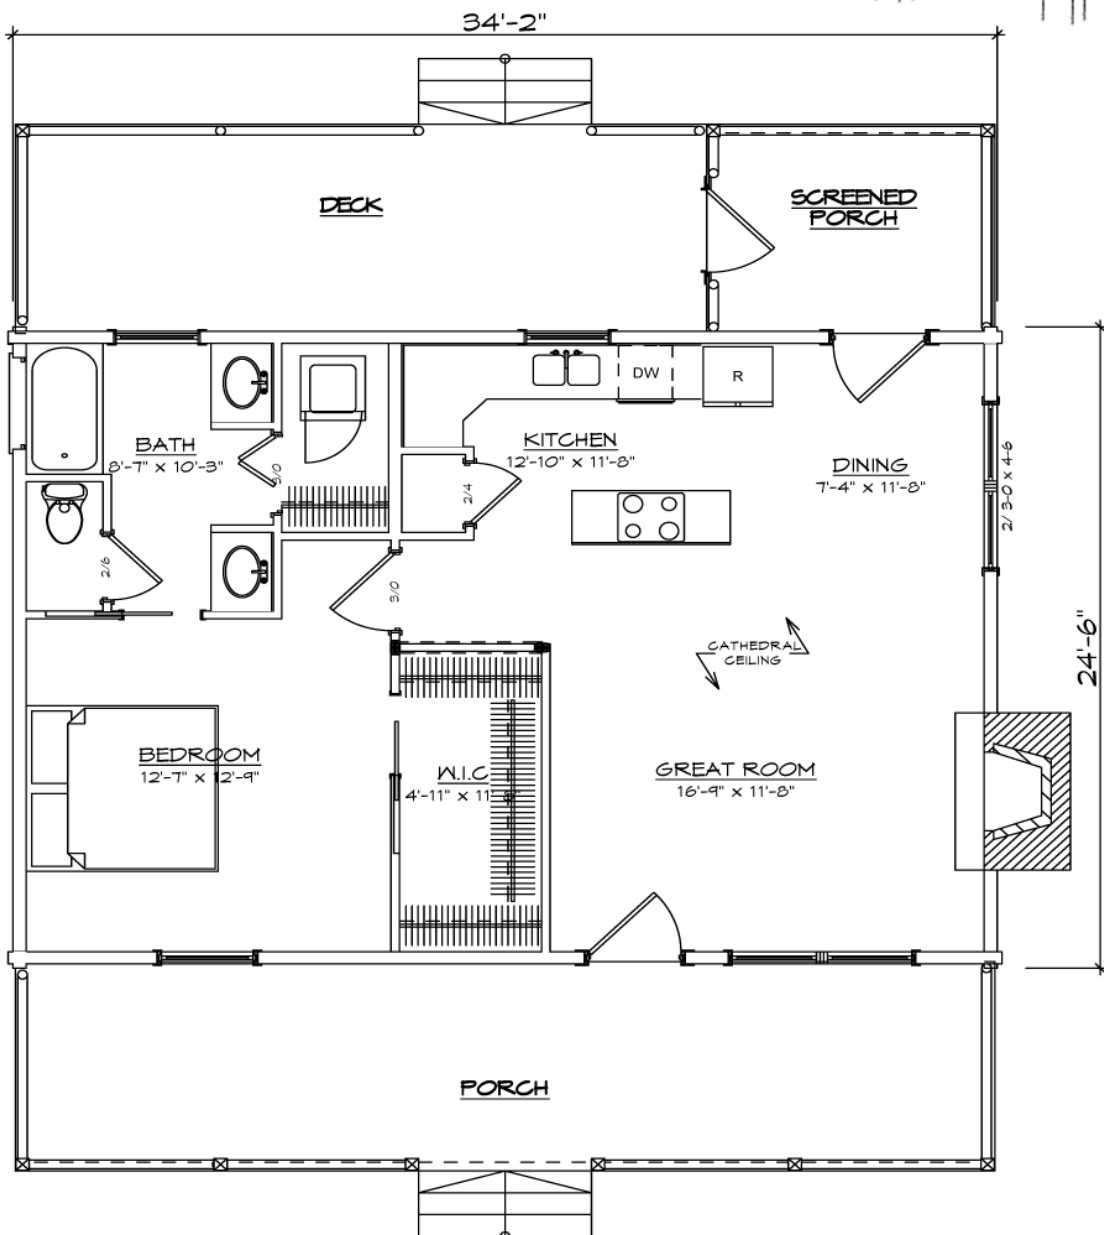

LINCOLN

SQUARE FOOTAGE	
HEATED AREAS:	
FIRST FLOOR.....	816
HEATED TOTAL.....	816
UNHEATED AREAS:	
DECK/PORCH AREA.....	544