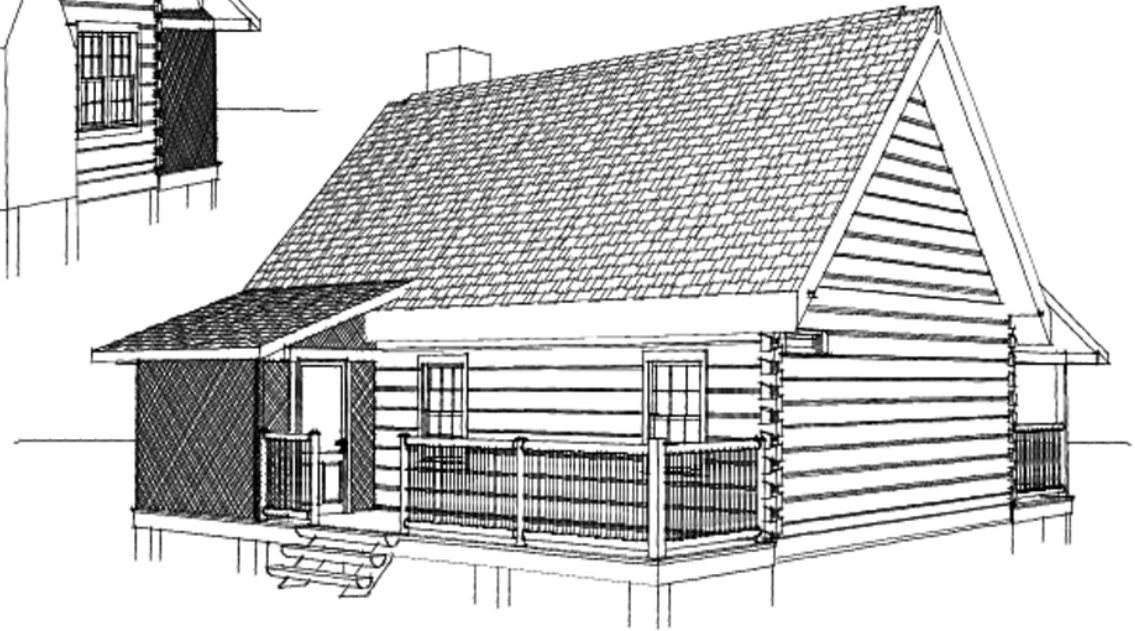

LINCOLN "C"

Truss Roof with False Dormers

SQUARE FOOTAGE	
HEATED AREAS:	
FIRST FLOOR.....	816
HEATED TOTAL.....	816
UNHEATED AREAS:	
DECK/PORCH AREA.....	544