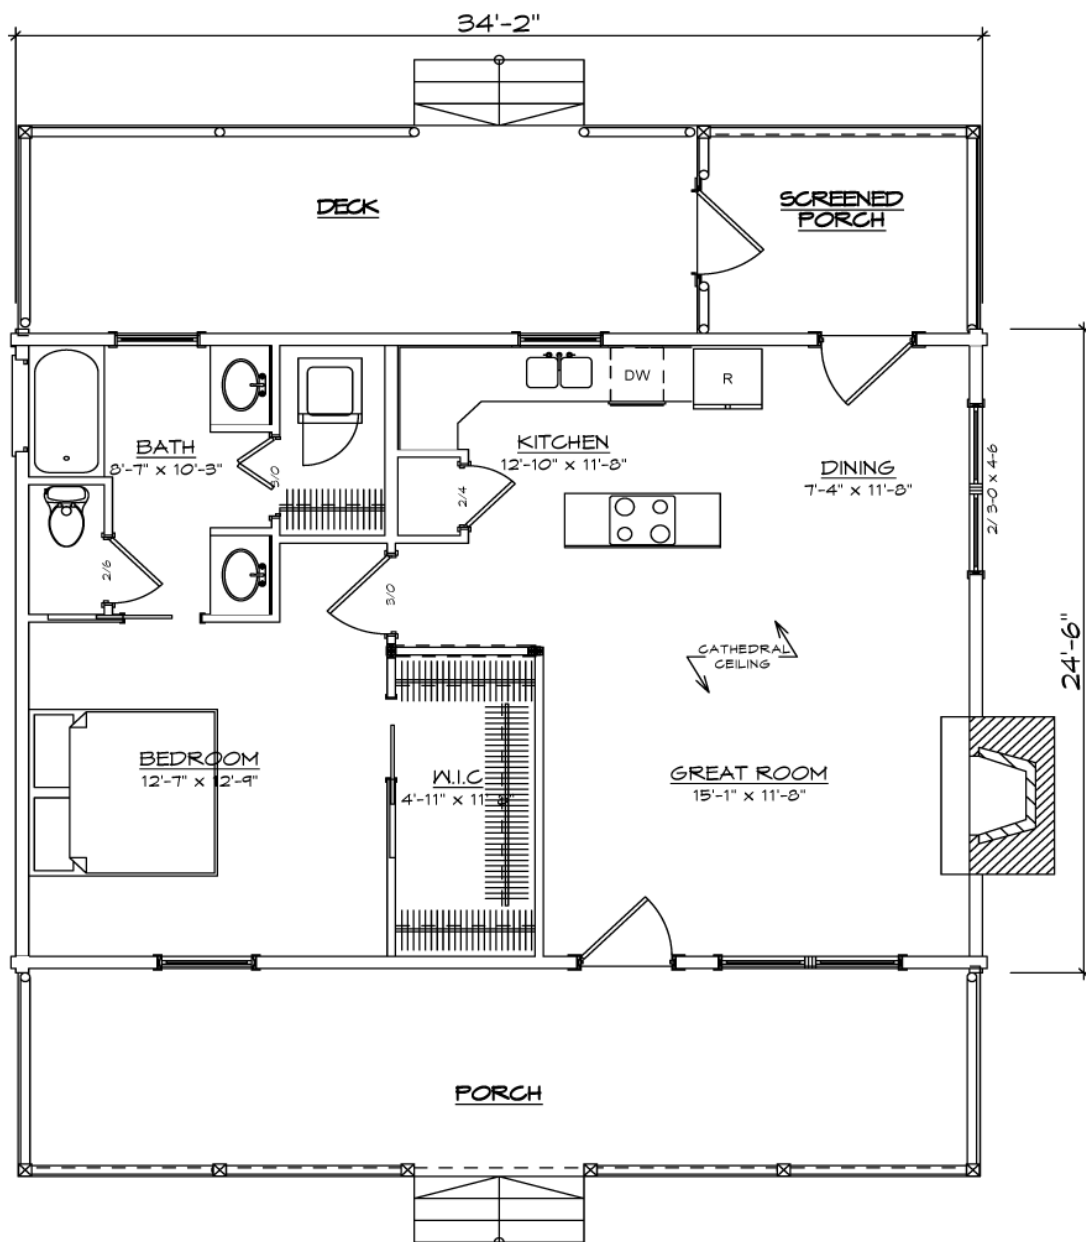

LINCOLN "C"

Truss Roof with False Dormers

SQUARE FOOTAGE	
HEATED AREAS:	
FIRST FLOOR.....	816
HEATED TOTAL.....	816
UNHEATED AREAS:	
DECK/PORCH AREA.....	544